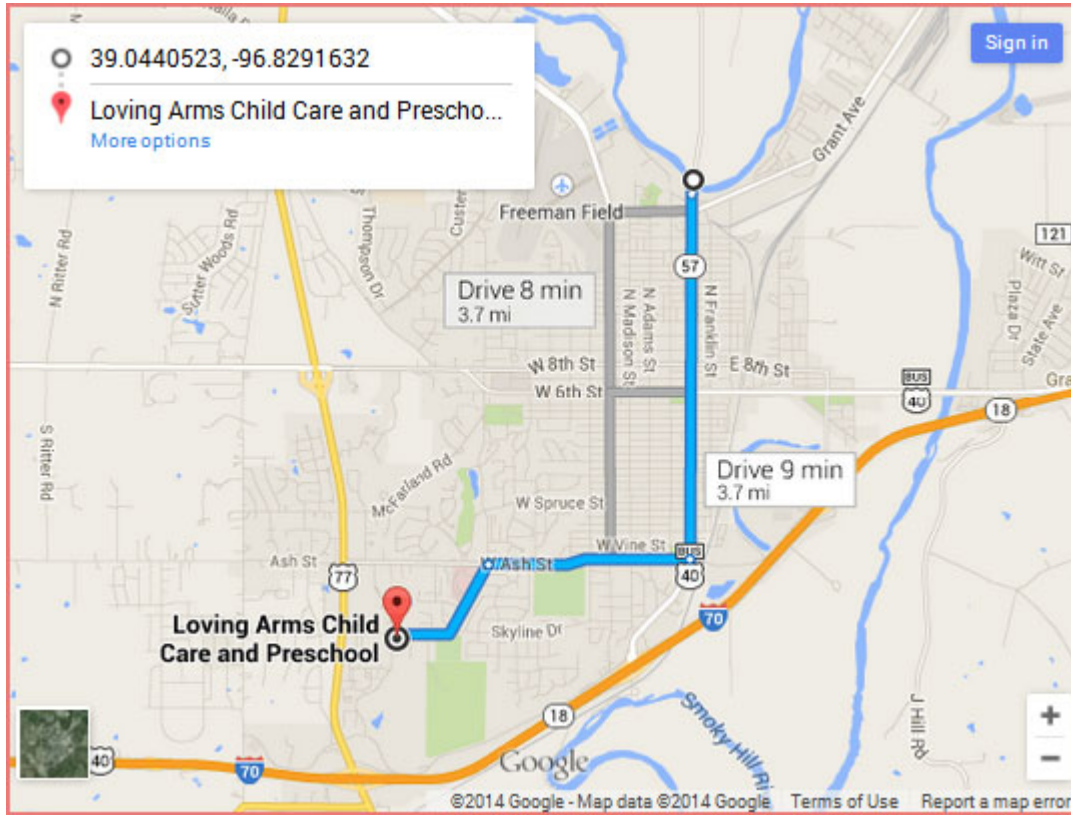

From Fort Riley (Trooper Drive Gate)

Estimated Time: 9 minutes

Head south on Trooper Dr Gate	400 ft
Continue onto N Washington St	1.9 mi
Turn right onto W Ash St	1.0 mi
Turn left onto St Mary's Rd	0.7 mi

Arriving at Loving Arms Child Care and Preschool on the right
1531 St Mary's Rd, Junction City, KS 66441