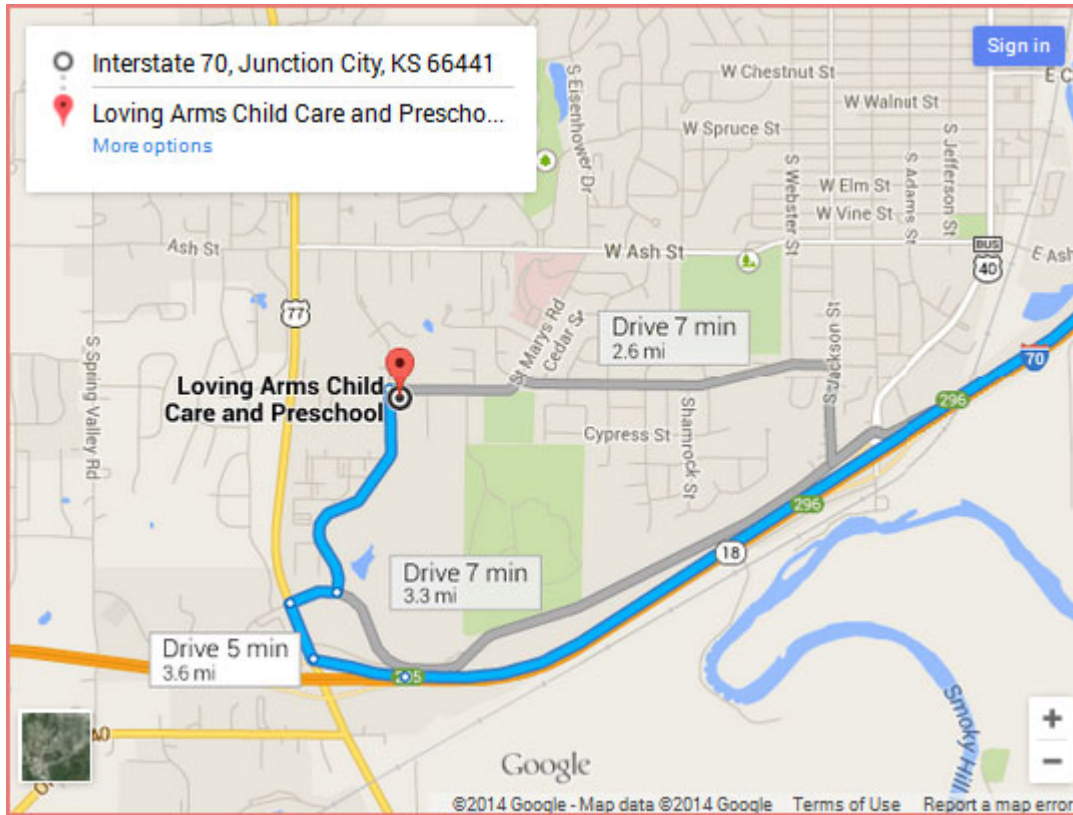

From Interstate 70, Junction City, KS 66441
Estimated Time: 7 minutes

- Head southwest on I-70 W toward Exit 296 2.4 mi
- Take exit 295 for US-77/KS-18 toward Marysville/Herington 0.2 mi
- Turn right onto KS-18 W/US-77 N 0.2 mi
- Take the 2nd right 0.1 mi
- Take the 1st left onto Caroline Ave 0.6 mi
- Take the 1st right onto St Mary's Rd 144 ft

Arriving at Loving Arms Child Care and Preschool on the right
1531 St Mary's Rd, Junction City, KS 66441