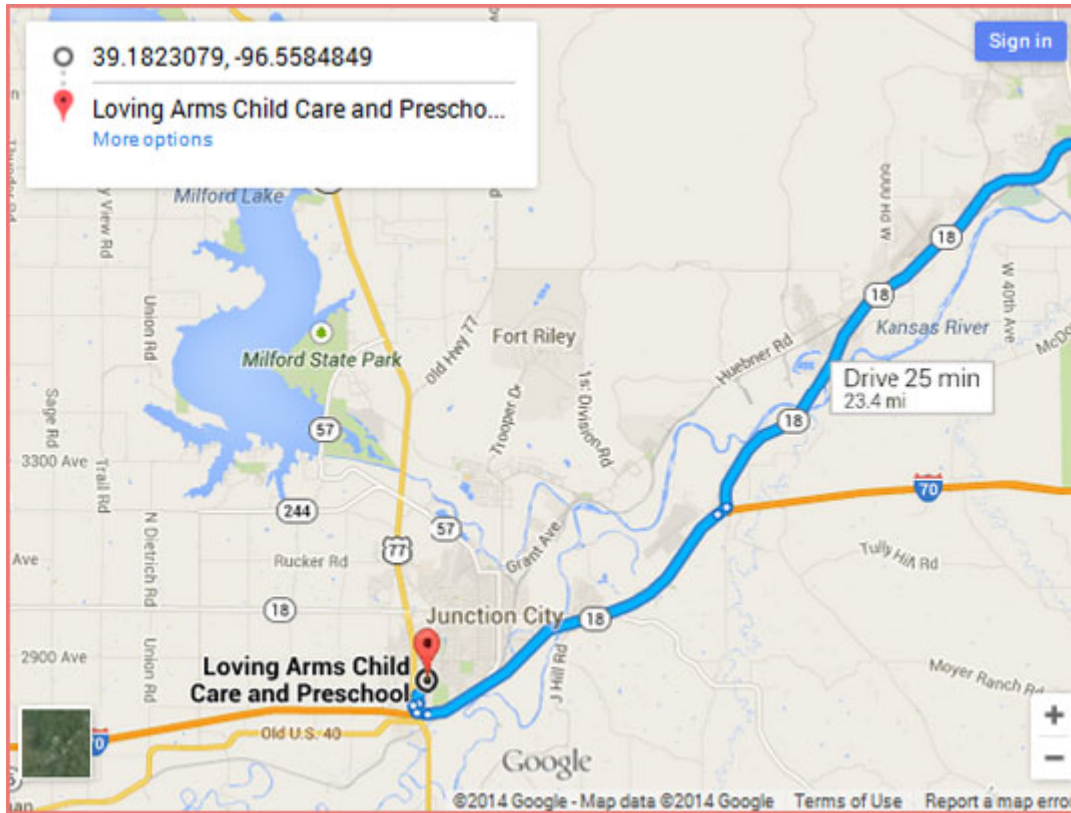

From Manhattan, KS

Estimated Time: 25 minutes

Take KS-18 W and I-70 W/US-40 W to Junction City.

Take exit 296 from I-70 W/US-40 W

20.4 mi / 21 min

Continue onto KS-18 W

14.0 mi

Take the U.S. 40 W/Interstate 70 W/Kansas 18 exit toward Salina

0.3 mi

Merge onto I-70 W/US-40 W

5.9 mi

Take exit 296 for US 40 Business/Washington Street

0.2 mi

Take Goldenbelt Blvd and Caroline Ave to St Mary's Rd

2.3 mi / 5 min

At the traffic circle, take the 2nd exit onto Goldenbelt Blvd

1.4 mi

Slight right toward Caroline Ave

0.3 mi

Take the 1st right onto Caroline Ave

0.6 mi

Take the 1st right onto St Mary's Rd

144 ft

Arriving at Loving Arms Child Care and Preschool on the right
1531 St Mary's Rd, Junction City, KS 66441